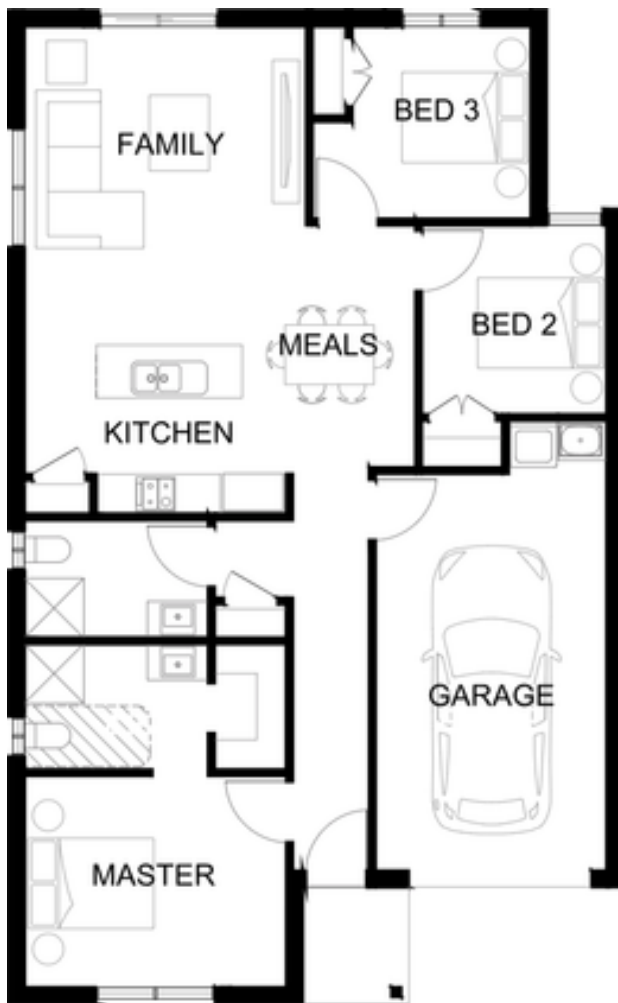

ESSENCE

APOLLO 130 | 14sq

FIXED PRICE

\$592,400*

Lot 212 Grevillea Ct, Flinders Walk
Estate, Lara
Lot size 409 sqm

3 2 1

**Flinders Walk
Estate**
LARA

VIEW MORE PACKAGES