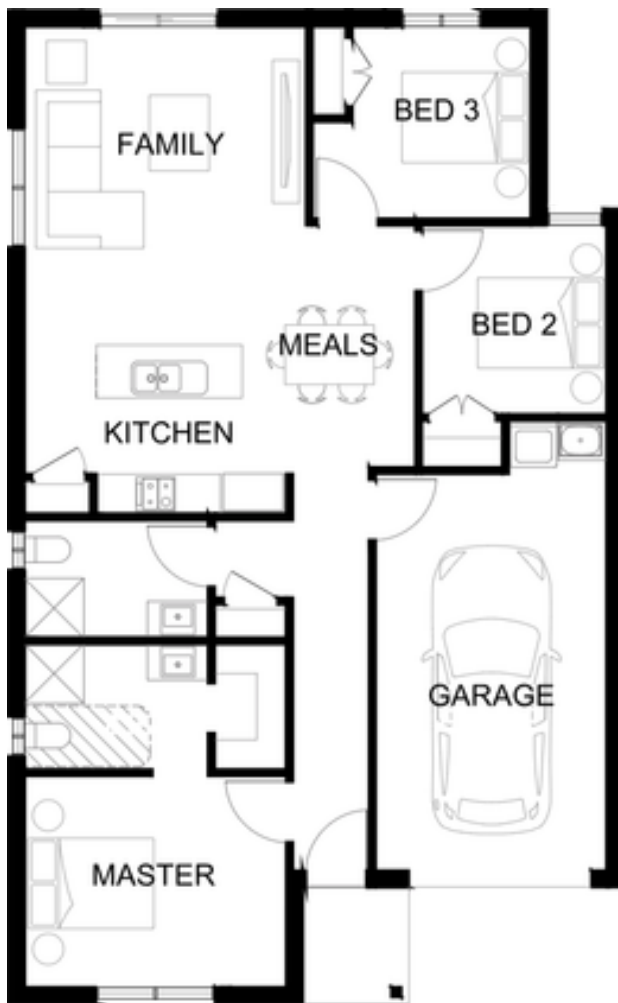

ESSENCE

APOLLO 130 | 14sq

FIXED PRICE

\$510,200*

Lot 17 Emerald Ct, Emerald Estate Colac, Elliminyt

Lot size 562 sqm

3 2 1

Package Inclusions

- Colour on concrete driveway, up to 25m2
- Colorbond sectional garage door with remote
- 2590mm ceiling height
- 20mm stone benchtop to kitchen, ensuite and bathroom
- Kitchen appliances, including oven, cooktop, canopy rangehood and dishwasher
- Tiled kitchen splashback
- Ceramic tiled shower base in ensuite and bathroom
- 3.5kW solar PV system
- 7-star energy rating